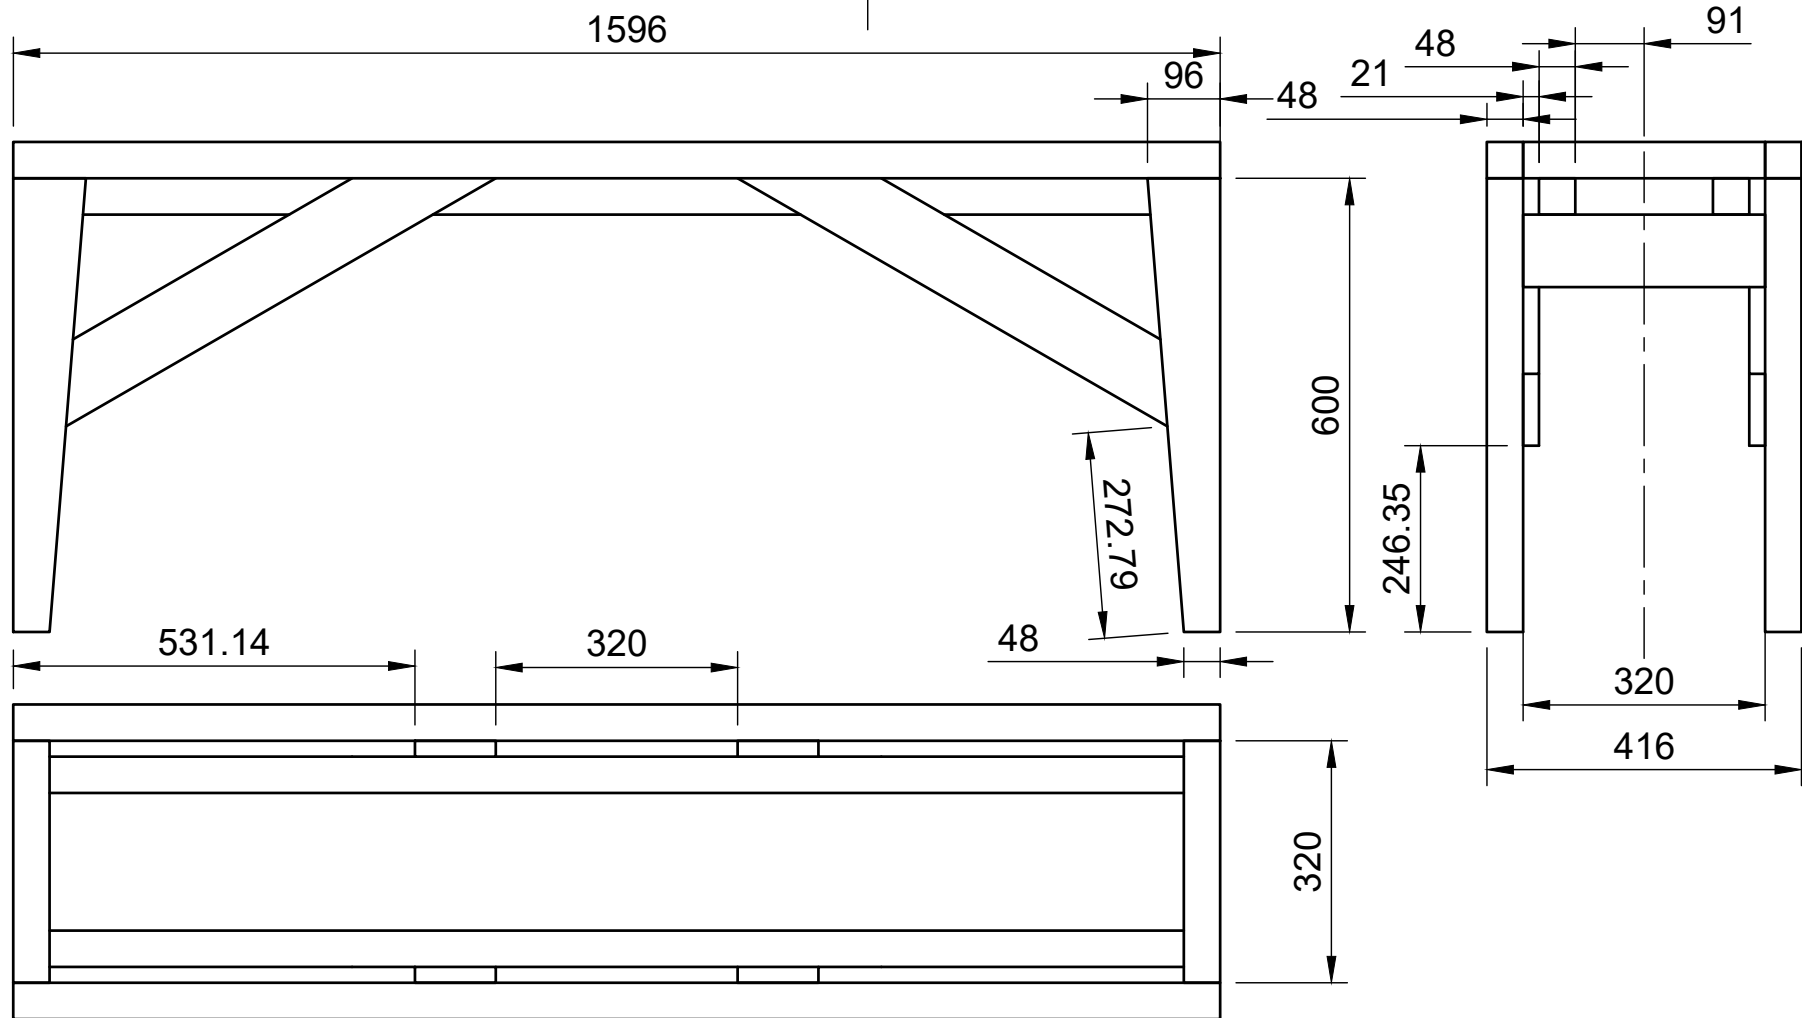

Dept.	Technical reference	Created by <b>Veikko Jääskeläinen 6.6.2023</b>	Approved by	
		Document type	Document status	
		Title <b>tiskilinjasto</b>	DWG No.	
		Rev.	Date of issue	Sheet <b>1/4</b>

Dept.	Technical reference	Created by <b>Veikko Jääskeläinen 6.6.2023</b>	Approved by	
		Document type	Document status	
		Title <b>tiskilinjasto</b>	DWG No.	
		Rev.	Date of issue	Sheet <b>2/4</b>

Dept.	Technical reference	Created by <b>Veikko Jääskeläinen 6.6.2023</b>	Approved by	
		Document type	Document status	
		Title <b>tiskilinjasto</b>	DWG No.	
		Rev.	Date of issue	Sheet <b>3/4</b>

A-A (1:10)