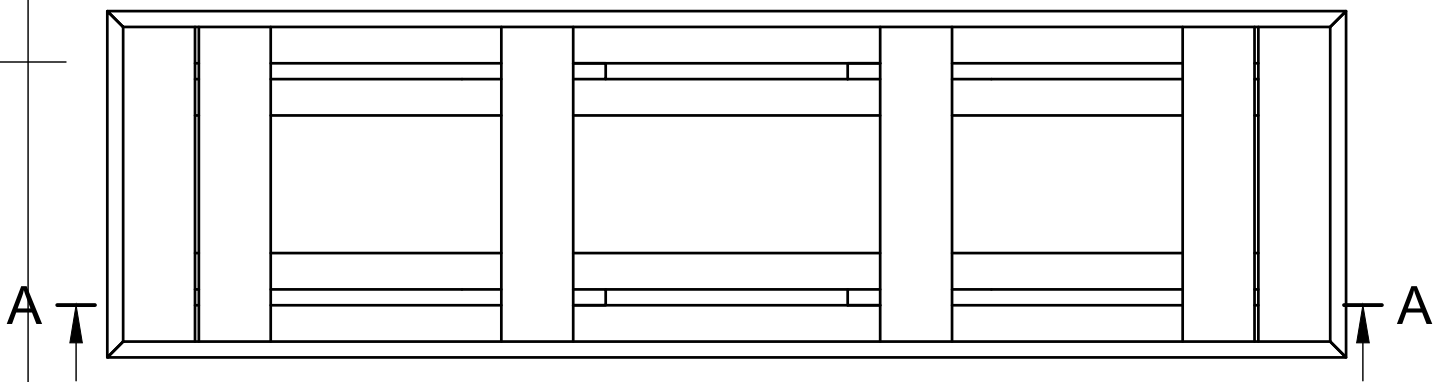

A-A (1:10)

Dept.	Technical reference	Created by Veikko Jääskeläinen 6.6.2023	Approved by	
		Document type	Document status	
		Title tiskilinjasto	DWG No.	
		Rev.	Date of issue	Sheet 4/4