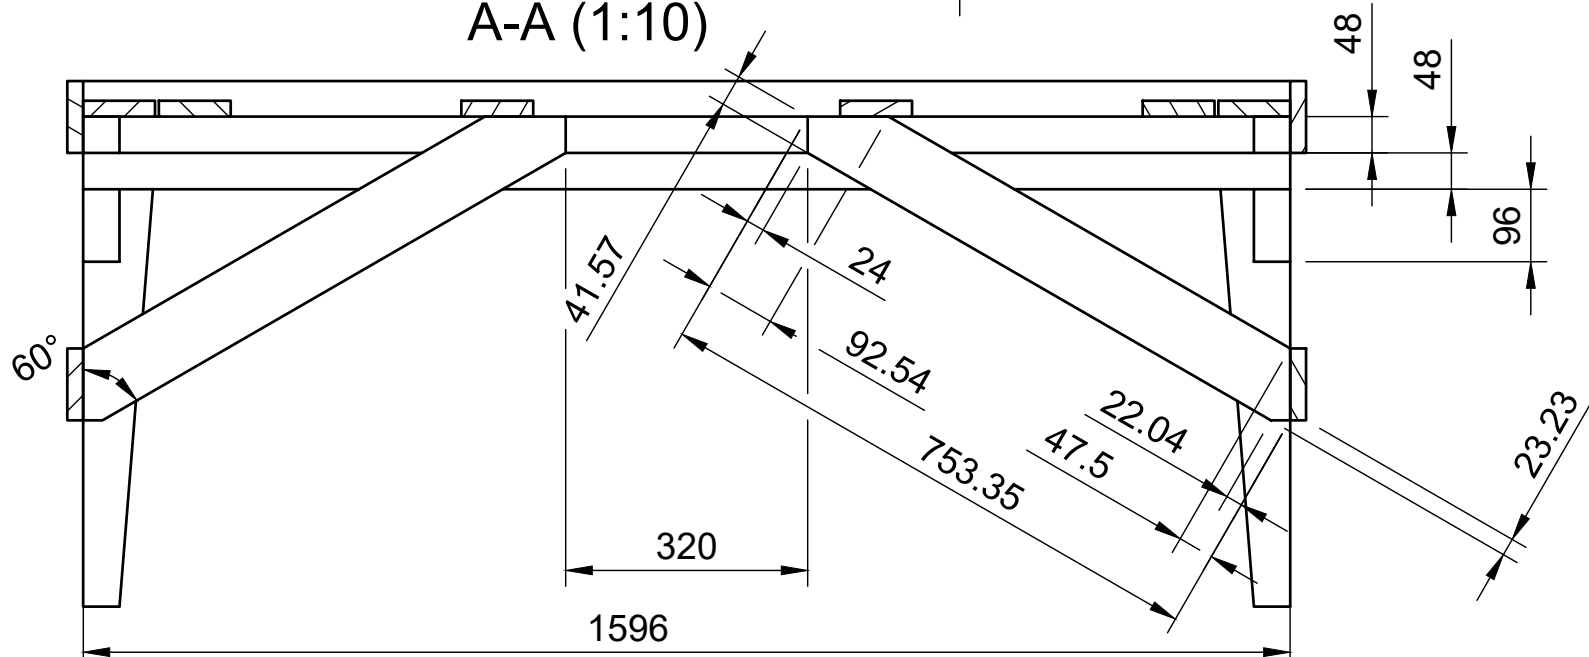

Dept.	Technical reference	Created by <b>Veikko Jääskeläinen 6.6.2023</b>	Approved by	
		Document type	Document status	
		Title <b>tiskilinjasto</b>	DWG No.	
		Rev.	Date of issue	Sheet <b>1/4</b>

Dept.	Technical reference	Created by <b>Veikko Jääskeläinen 6.6.2023</b>	Approved by	
		Document type	Document status	
		Title <b>tiskilinjasto</b>	DWG No.	
		Rev.	Date of issue	Sheet <b>2/4</b>

Dept.	Technical reference	Created by <b>Veikko Jääskeläinen 6.6.2023</b>	Approved by	
		Document type	Document status	
		Title <b>tiskilinjasto</b>	DWG No.	
		Rev.	Date of issue	Sheet <b>3/4</b>

A-A (1:10)