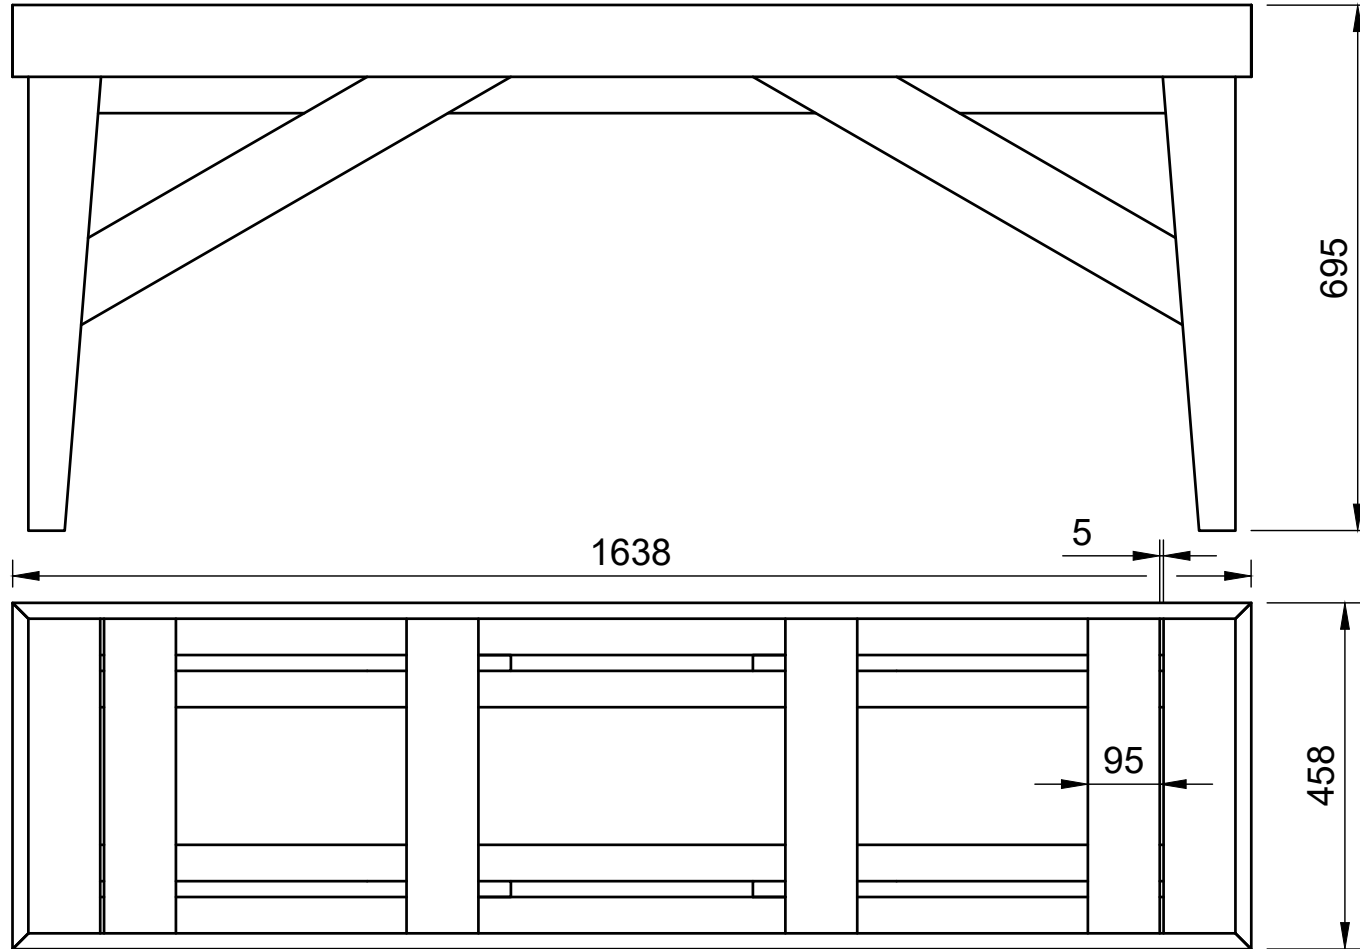

Dept.	Technical reference	Created by Veikko Jääskeläinen 6.6.2023	Approved by	
		Document type	Document status	
		Title tiskilinjasto	DWG No.	
		Rev.	Date of issue	Sheet 2/4